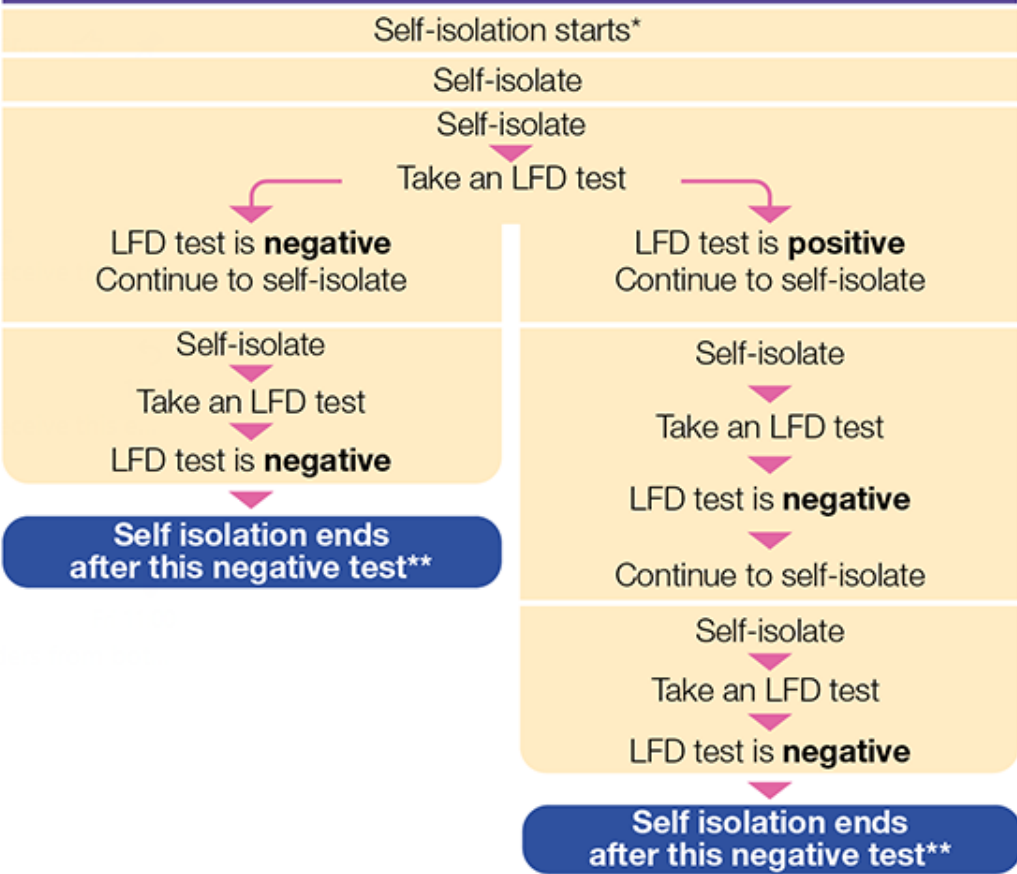

10 day self-isolation

Self-isolation starts*
Self-isolate
Self-isolate
Self-isolate
Self-isolate
Self-isolate
Self-isolate
Self-isolate
Self-isolate
Self-isolate

Day of isolation

0
1-4
5
6
7
8
9
10

End self-isolation at 23.59 hours**

Ending self-isolation early using LFD tests

* Day your symptoms started or your test was taken if you do not have symptoms
 ** You can stop self-isolating if you do not have a high temperature