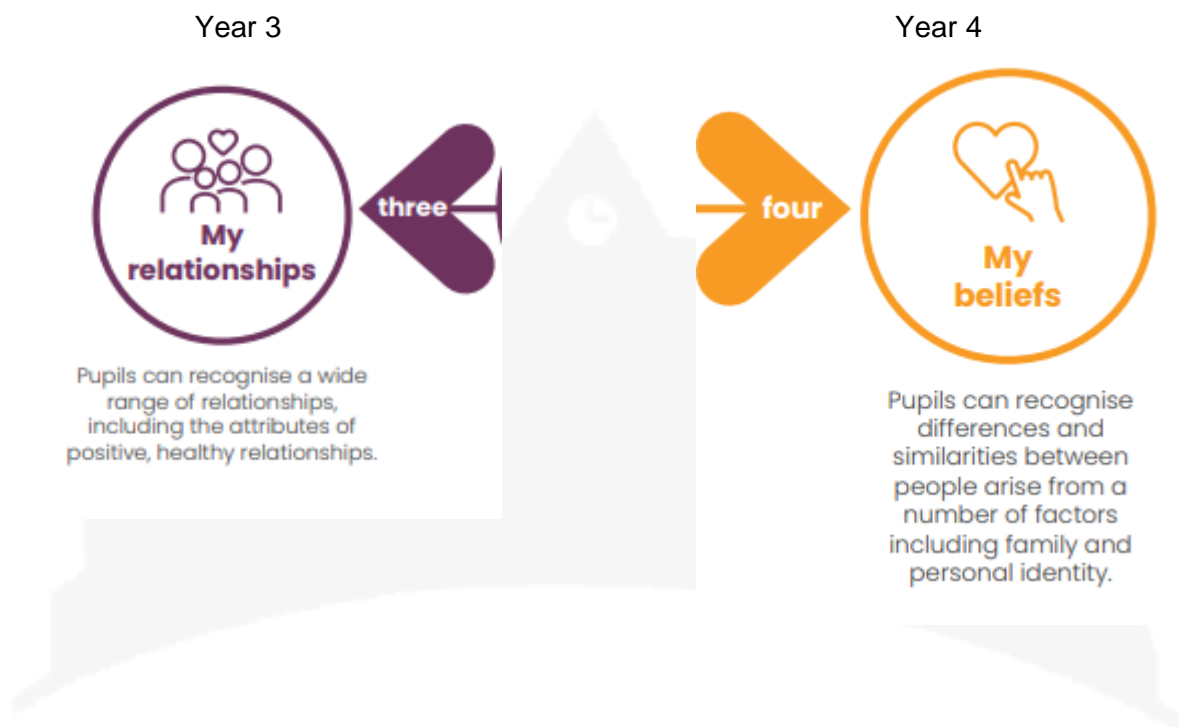

01797 228695  
pugwash@ryeprimary.co.uk

18<sup>th</sup> January 2023

**Year 3 and 4 Relationships, Sex and Health Education  
Friday 20th January 2023.**

Dear Parent/Guardian

We would like to inform you that we will be having an RSHE day on Friday 20th January 2023. We will be focusing on the following unit with the Year 3 and 4 children.